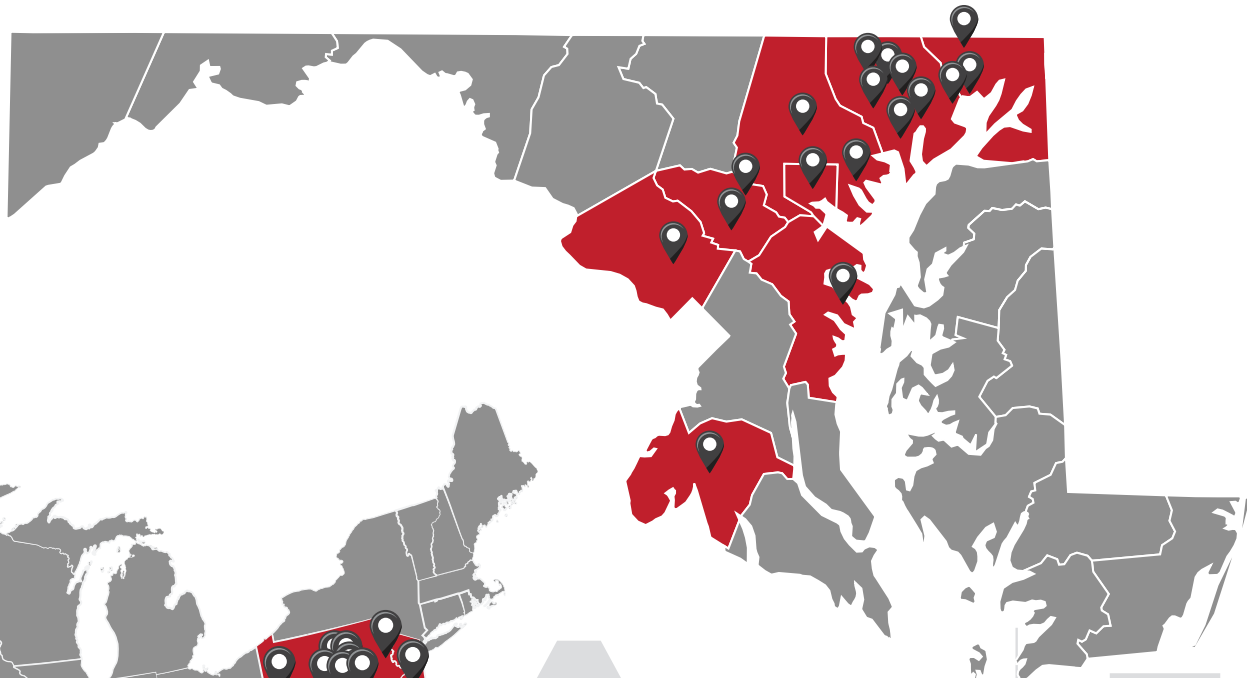

We Have You Covered...

Regardless of Where You Are or What is Happening in the World

58 Employees total | **38** Work remotely | **All 58** employees are set up to work remotely

35 Employees Located Across Maryland & Baltimore-Metro Area

23 Employees Located Across 12 States & D.C.

smg | **Stringfellow**
MANAGEMENT GROUP

Partnering for Success