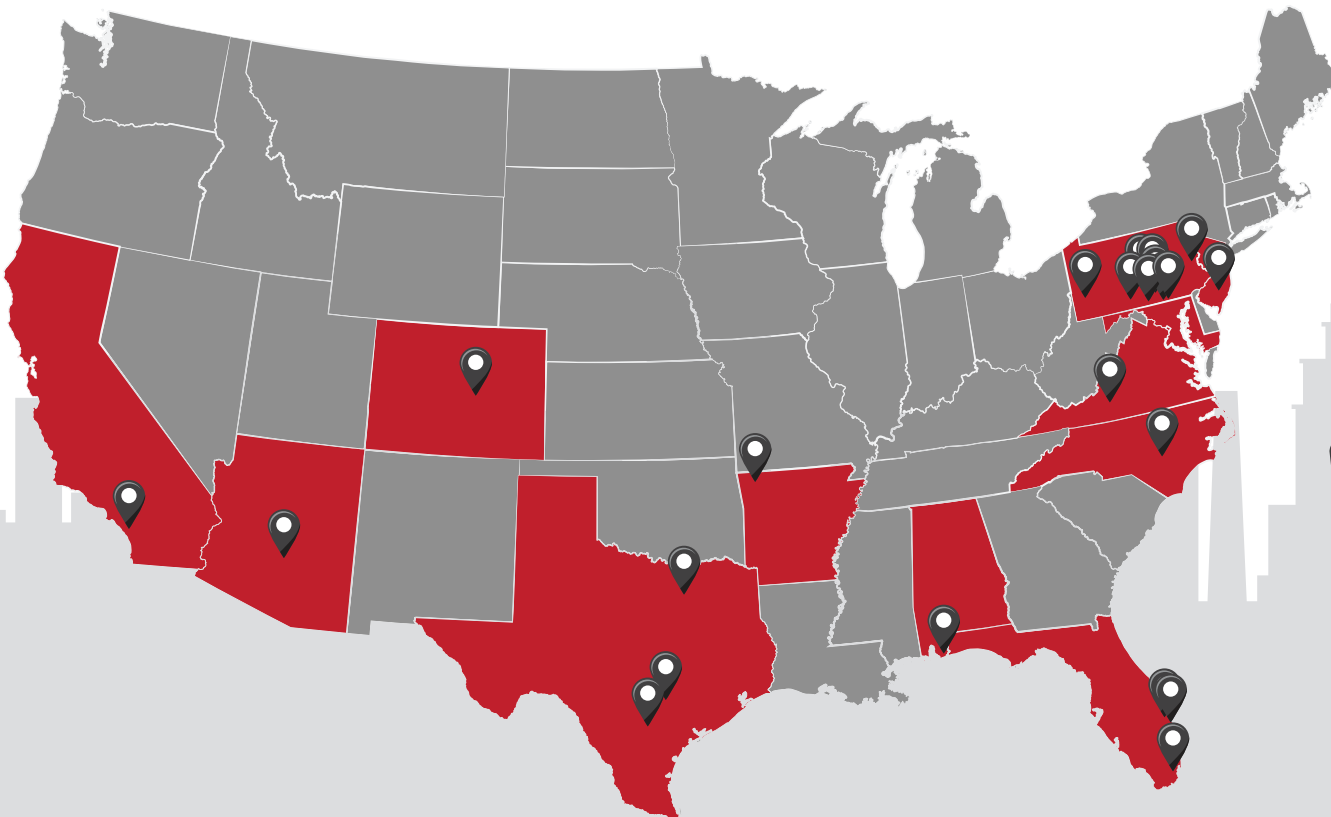

We Have You Covered...

Regardless of Where You Are or What is Happening in the World

58 Employees total | **38** Work remotely | **All 58** employees are set up to work remotely

35 Employees Located Across Maryland & Baltimore-Metro Area

23 Employees Located Across 12 States & D.C.

smg | **Stringfellow**
MANAGEMENT GROUP

Partnering for Success